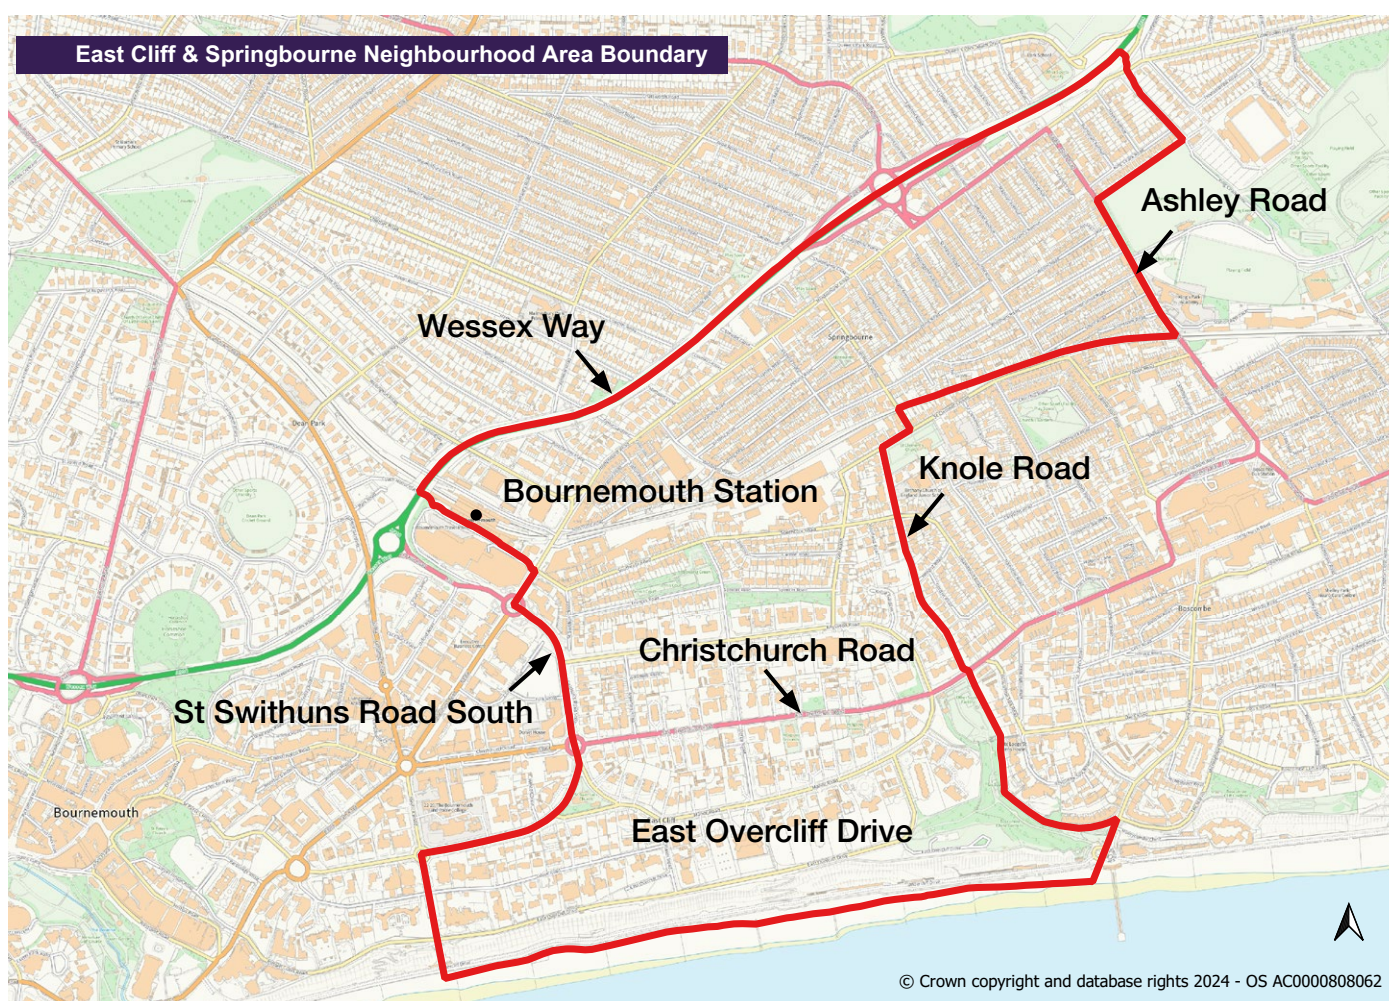

Have your say

East Cliff & Springbourne Neighbourhood Forum and Area Designation Consultation

East Cliff & Springbourne Residents' Group has applied to BCP Council to establish itself as a neighbourhood forum for the area shown on the map below: